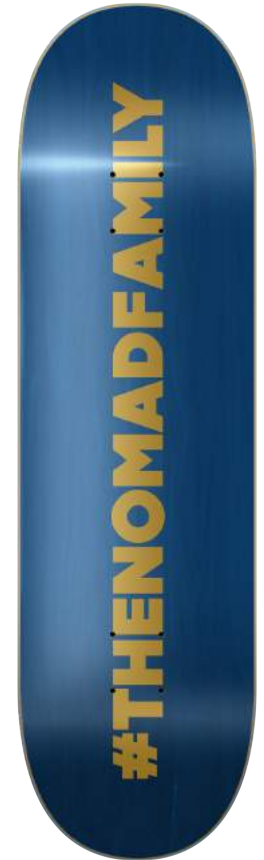

GREEN

8.125" x 32"

Concave type: **Medium**

7 ply deck, 100% Canadian maple

PURPLE

8.375" x 32.375"

Concave type: **Medium**

7 ply deck, 100% Canadian maple